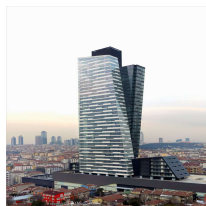

Trump Towers, Kuştepe Mah. Mecidiyeköy Yolu Cad.12 Kule:2 Kat:18, Istanbul

View this office online at:

<https://www.newofficeasia.com/details/serviced-offices-trump-towers-istanbul-turkey>

The prestige that comes with being housed under the Trump Towers brand alone should be enough to convince any successful business that this is the perfect base for them, but there is far more to these fully serviced offices than just a name. The mightily tall structure, featuring a sloped, slender exterior will provide unrivaled views of Istanbul. With 24 hour access, a manned reception, and light speed broadband Internet, Trump Towers fuses top class facilities and services, in one of the most luxurious trade buildings the world has to offer.

Transport links

- Nearest railway station: Sisli
- Nearest road:
- Nearest airport:

Key features

- 24 hour access
- Access to multiple centres nation-wide
- Access to multiple centres world-wide
- Administrative support
- Car parking spaces
- CCTV monitoring
- Comfortable lounge
- Conference room
- Double glazing
- Furnished work spaces
- High speed broadband internet (T1)
- Hot desking
- Lift
- Manned reception
- Meeting rooms
- Modern interiors
- On-site management support
- Raised floors
- Telephone answering service
- Voicemail