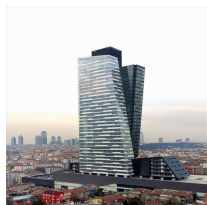

Trump Towers, Kuştepe Mah. Mecidiyeköy Yolu Cad.12 Kule:2 Kat:18, Istanbul

View this office online at:

<https://www.newofficeasia.com/details/serviced-offices-trump-towers-istanbul-turkey>

The prestige that comes with being housed under the Trump Towers brand alone should be enough to convince any successful business that this is the perfect base for them, but there is far more to these fully serviced offices than just a name. The mightily tall structure, featuring a sloped, slender exterior will provide unrivaled views of Istanbul. With 24 hour access, a manned reception, and light speed broadband Internet, Trump Towers fuses top class facilities and services, in one of the most luxurious trade buildings the world has to offer.

Transport links

- Nearest railway station: Sisli
- Nearest road:
- Nearest airport:

Key features

- 24 hour access
- Access to multiple centres nation-wide
- Access to multiple centres world-wide
- Administrative support
- Car parking spaces
- CCTV monitoring
- Comfortable lounge
- Conference room
- Double glazing
- Furnished work spaces
- High speed broadband internet (T1)
- Hot desking
- Lift
- Manned reception
- Meeting rooms
- Modern interiors
- On-site management support
- Raised floors
- Telephone answering service
- Voicemail