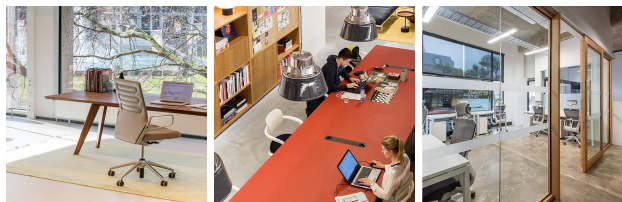

The Lee Gardens 3, 10 Hysan Avenue, Causeway Bay, Hong Kong

View this office online at:

<https://www.newofficeasia.com/details/serviced-offices-the-lee-gardens-3-10-hysan-avenue-causeway-bay-hong-kong>

With its comprehensive provision of corporate services, this office provider makes for the perfect location to kick off a quest for office space in Hong Kong. All guests are met by the friendly reception desk staff, whose job it is to ensure they are pointed towards their destination and that you are notified of their arrival. You will be in receipt of printing/copying facilities, administrative services plus experienced IT support to make sure that your firm is up and running at all times. This serviced office centre also benefits from ultra modern conferencing facilities, ideal for staff meetings, training sessions and collaborative sessions. With so many fine amenities and business services included as part of the package, it would be a struggle to find a more rounded office provider in Hong Kong or the surrounding areas.