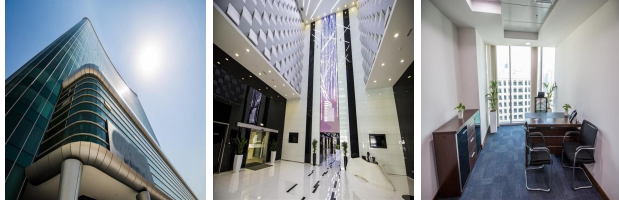

Comprised of two connected towers, this highly sought after executive office centre exemplifies what a serviced office package should be. Combining a fine array of amenities, a top-notch business location and a highly trained management team, your firm could benefit greatly from what's on offer. Visitors to the centre receive a welcome from a warm yet professional reception staff, who are ready and waiting to make sure they are given guidance towards their destination without delay or given any other help they need. Users of this office hub enjoy the use of fully featured teleconference suites, promising a means of communications that becomes invaluable for times when a physical meeting is out of the question. Office packages at this centre are provided at a competitive price point, with customised service contracts to suit the needs businesses large and small.