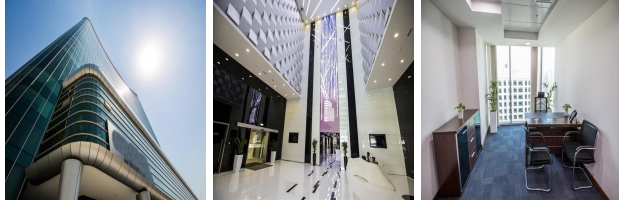

Comprised of two connected towers, this highly sought after executive office centre exemplifies what a serviced office package should be. Combining a fine array of amenities, a top-notch business location and a highly trained management team, your firm could benefit greatly from what's on offer. Visitors to the centre receive a welcome from a warm yet professional reception staff, who are ready and waiting to make sure they are given guidance towards their destination without delay or given any other help they need. Users of this office hub enjoy the use of fully featured teleconference suites, promising a means of communications that becomes invaluable for times when a physical meeting is out of the question. Office packages at this centre are provided at a competitive price point, with customised service contracts to suit the needs businesses large and small.