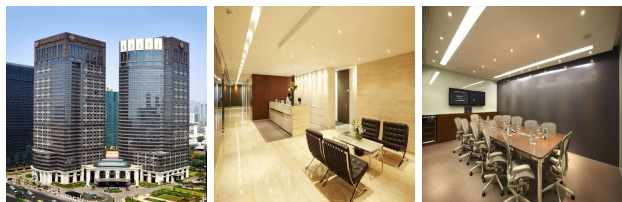

Sampoerna Strategic Square, Jl. Jend Sudirman Kav. 45-46, Jakarta

View this office online at:

<https://www.newofficeasia.com/details/serviced-offices-sampoerna-strategic-square-jakarta>

Ideal for between 1 and 30 people and with over 320 work stations available in total, this centre is both flexible and fully featured. With the latest digital card access systems and many social spaces to allow for informal meetings and relaxation this is a great all round centre in a Sampoerna CBD location.