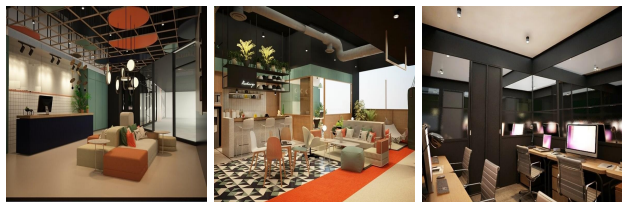

Provisioned with facilities and amenities such as use of a relaxing lounge area, access to photocopying machines, an internet cafe, and a highly specified board room, this centre is equipped to provide a hassle-free option for enterprises from all sectors. The on-site management support team make certain that the building is highly efficient for all that choose to be based here. They do everything in their power to generate a working atmosphere that ensures a balance of productivity and well-being and that helps all that are based here to reach their full potential. This executive centre prides itself on office suites which meet BREEAM/LEED standards, meaning that damage to the environment is prevented. Exceptional levels of equipment and amenities are rendered however, creating a perfect balance for tenants and the planet alike. All this is available at a very competitive price point, with customised service contracts to meet the needs of all types of company.

## Key features

- 24 hour access
- 24-hour security
- Access to multiple centres nation-wide
- Access to multiple centres world-wide
- Administrative support
- Air conditioned
- Air conditioning
- Beverages
- Board room
- Car parking spaces
- Carpets
- Cash machine / ATM
- CCTV monitoring
- Close to railway station
- Comfortable lounge
- Company signage

- Conference rooms
- Cyber-cafe on site
- Cyber-cafe on site
- Environmentally sensitive (BREEAM/LEED certified)
- Fitness facilities
- Flexible contracts
- Flexible contracts
- Furnished workspaces
- High-speed internet
- Hot desking
- IT support available
- Kitchen facilities
- Lift
- Meeting rooms
- Modern interiors
- Multilingual staff
- Near to a subway/underground station
- Office cleaning service
- On-site management support
- Photocopying available
- Postal facilities/mail handling
- Reception staff
- Restaurant in the building
- Secure car parking
- Security system
- Shower cubicles
- WC (separate male & female)
- Wifi
- Wireless networking