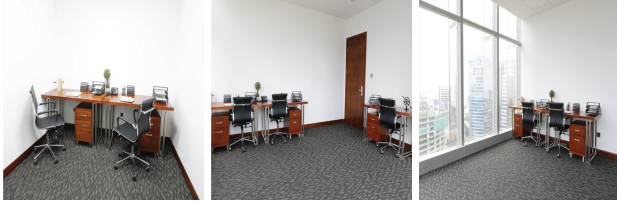

Offering a wide selection of business focused amenities in addition to well-furnished and highly provisioned suites, this office provider at noble house makes for the perfect location to initiate a Jakarta office quest. Users of these premises can remain flexible due to the provision of round-the-clock secure access, with the result that access to the facilities is available in a secure and reliable fashion at all times. Tenants of this business centre enjoy the provision of highly equipped meeting and conference rooms, not to mention an event space, that is well-suited to staff meet-ups, training classes and collaborative sessions. Work space here is available at highly attractive rates, with flexible contracts to accommodate the needs of all corporate sectors.

Transport links

- Nearest airport:

Key features

- 24 hour access
- Air conditioning
- Beverages
- Board room
- Conference rooms available
- Furnished work spaces
- IT support available
- Kitchen facilities
- Meeting rooms
- Modern interiors
- Multilingual staff
- Telecoms
- Town centre location
- Wifi
- Wireless networking