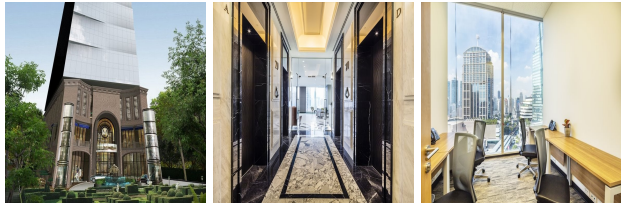

Metropolis, 725, Sukhumvit Road, Wattana, Bangkok

View this office online at:

<https://www.newofficeasia.com/details/serviced-offices-metropolis-725-sukhumvit-road-wattana-bangkok>

If you are in search of a fantastic value office option in Bangkok, then this option at metropolis is certainly worth exploring. Serviced offices are positioned on the 20th floor and are filled with natural light and vibrant colours, making this a bright and productive working environment. Organisations located here also benefit from a superb in-house management support team, who make themselves available to oversee all that is involved with running a friction-free office environment. They also help ensure staff can dedicate themselves to the business of doing business. Companies based here enjoy access to a fantastic fitness centre that gives employees a chance to work-out and unwind - returning to their desks with rejuvenated levels of concentration. Other amenities rendered by this provider include a welcoming reception desk, IT support, catering services and videoconferencing technology.