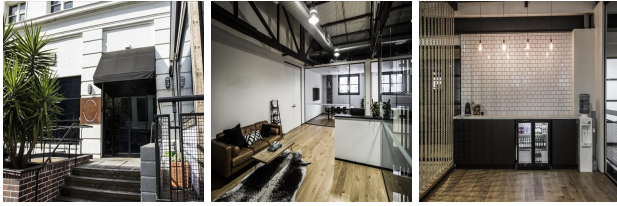

Lvl 1, 36 Morley Avenue, Sydney, New South Wales

View this office online at:

<https://www.newofficeasia.com/details/serviced-offices-lvl-1-36-morley-avenue-sydney-new-south-wales>

Watch your productivity soar at this contemporary business centre which offers premium office space that is designed to cater to a wide range of business requirements. Choose from a selection of serviced offices, open-plan areas, a photography studio and event space for hire, with exclusive discounts for tenants, all of which exudes contemporary sophistication that is sure to impress. There are also discounted rates on offer to surrounding cafés and gyms alongside meeting rooms, printing facilities and complimentary tea, coffee and biscuits to keep your staff refreshed and motivated.

Transport links

- Nearest tube: Green Square
- Nearest road: Green Square
- Nearest airport: Green Square

Location

Situated on Morley Avenue, this renovated warehouse resides in the heart of Rosebery and is ideally located just 6 minutes from Sydney Airport - perfect for global companies and travelling professionals. A plethora of cafés, gyms, bars and restaurants surround the centre as well as a thriving residential community that is ideal for those wanting to move closer to the office. The area is decorated by golf clubs and beautiful parks and offers excellent connectivity via Green Square Station and the M1.