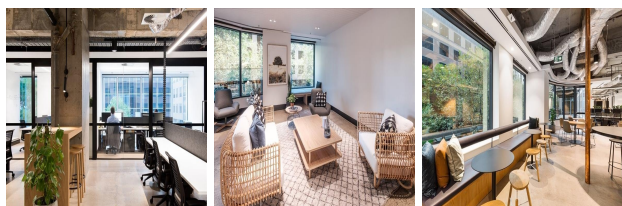

Level 3, 530 Collins Street, Melbourne, Victoria

View this office online at:

<https://www.newofficeasia.com/details/serviced-offices-level-3-530-collins-street-melbourne-victoria>

Brimming with contemporary elegance, this business centre offers a bright and spacious working environment that exudes sophistication. Work alongside like-minded professionals in a beautifully presented open-plan setting which offers a creative atmosphere that is well-supported by dedicated staff, including a friendly receptionist who is at hand to welcome your guests. You will be able to access the building day or night and take advantage of the bike racks and secure underground parking facilities, all of which come included in the very competitive rate of \$210 per month.

Transport links

- Nearest railway station: Southern Cross
- Nearest airport:

Key features

- 24 hour access
- 24-hour security
- Bike racks
- Board room
- Car parking spaces
- Central heating
- Comfortable lounge
- Conference rooms
- Disabled facilities (DDA/ADA compliant)
- Furnished workspaces
- IT support available
- Kitchen facilities
- Lift
- Meeting rooms
- Office cleaning service
- Reception staff
- Restaurant in the building
- Secure car parking
- Shower cubicles

- Wireless networking

Location

Situated on Collins Street, your company will occupy one of the most well sought-after business addresses located in the heart of Melbourne's corporate precinct. It offers direct access to an array of vibrant cafés, bars, restaurants and luxury hotels as well as convenient facilities including gyms, child care providers and law courts. This bustling commercial hub provides easy walking distance to a number of tram stops and Southern Cross railway station while drivers will benefit from a 22 minute commute to Melbourne Airport.