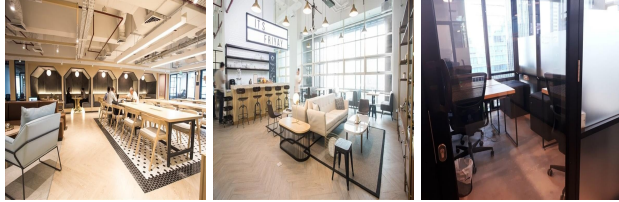

GoWork Thamrin, Chubb Square Jl. M.H. Thamrin No. 10, Jakarta

View this office online at:

<https://www.newofficeasia.com/details/serviced-offices-gowork-thamrin-chubb-square-jl-m-h-no-10-jakarta>

This versatile provider is able to offer a serviced office package that is truly befitting of the 21st century. The site has been thoughtfully designed to impress and inspire by delivering contemporary interiors and spectacular views. The offices here are provisioned with meeting facilities, supplying all that's needed to enable a collaborative and productive meet-up with your employees. Firms based here additionally benefit from offices which are fully BREEAM/LEED certified, guaranteeing that any harm to the environment is prevented from occurring. The very best standards of equipment and services are provided at the same time, resulting in a highly productive, yet low-impact premises for tenants and the planet alike. Other amenities at one's disposal include a 24/7 access policy, use of a comfortable lounge, pantry services, admin support and a cash machine.

Transport links

- Nearest airport:

Key features

- 24 hour access
- 24-hour security
- Access to multiple centres nation-wide
- Administrative support
- Air conditioned
- Air conditioning
- AV equipment
- Banking services
- Beverages
- Board room
- Car parking spaces
- Cash machine / ATM
- CCTV monitoring
- Close to railway station
- Comfortable lounge
- Company signage
- Conference rooms