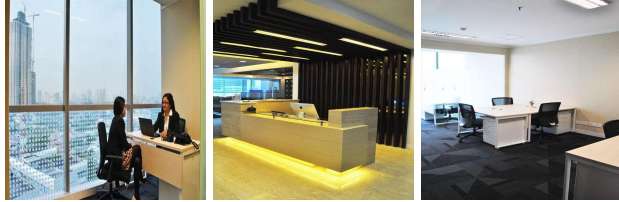

Almost 2,000 square meters of prime office space is available at this center with many fine facilities including high speed internet, the latest telecommunication / video facilities, reception and cafe. The center is well placed in one of the most popular business areas in Jakarta.

Transport links

- Nearest road:
- Nearest airport:

Key features

- 24 hour access
- 24-hour security
- Access to multiple centres nation-wide
- Administrative support
- Board room
- Central heating
- Comfortable lounge
- Conference rooms
- Conference rooms
- Flexible contracts
- Furnished workspaces
- High speed internet
- IT support available
- Kitchen facilities
- Lift
- Meeting rooms
- Modern interiors
- Office cleaning service
- Open plan workstations