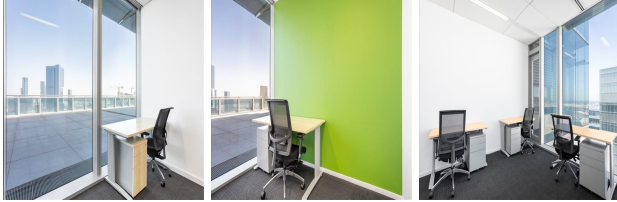

Spanning the 34th and 35th floors, this business centre boasts a highly visible position that enjoy spectacular views across Al Maryah Island and the surrounding waterfront. With a choice of co-working suites and private serviced offices, this versatile facility caters to a wide range of business requirements while boasting contemporary interiors that exude sophistication. Your guests will be welcomed into the fantastic marble-floored lobby that radiates elegance and has been designed to create a memorable impression for your visitors.