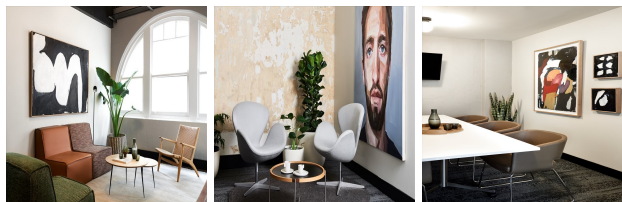

822 George Street, Chippendale, Sydney, New South Wales

View this office online at:

<https://www.newofficeasia.com/details/serviced-offices-822-george-street-chippendale-sydney-new-south-wales>

If you are in search of the very best office space provider in or around Sydney, then this office building is certainly worth exploring. This 19th century building has been tastefully finished to provide a productive working environment that radiates elegance and is guaranteed to impress. This versatile facility is home to a variety of freelancers, start-ups, fitness trainers, lawyers and brokers. This centre is also equipped to offer access to a meeting area, provisioned with all you might need to facilitate a collaborative and focused meeting with your staff team in addition to a dedicated sound studio, private phone booths and a photography room. For keeping your staff energised, there is an on-site café to desk service, vending machines, a kitchenette on each floor, food truck, plus a fully stocked bar boasting local craft beers. Other amenities offered by this provider encompass tenant parking, the option to brand their offices and multilingual support staff.