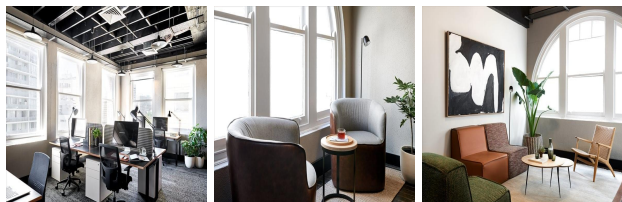

# 822 George Street, Chippendale, Sydney, New South Wales

View this office online at:

<https://www.newofficeasia.com/details/serviced-offices-822-george-street-chippendale-sydney-new-south-wales>

If you are in search of the very best office space provider in or around Sydney, then this office building is certainly worth exploring. This 19th century building has been tastefully finished to provide a productive working environment that radiates elegance and is guaranteed to impress. This versatile facility is home to a variety of freelancers, start-ups, fitness trainers, lawyers and brokers. This centre is also equipped to offer access to a meeting area, provisioned with all you might need to facilitate a collaborative and focused meeting with your staff team in addition to a dedicated sound studio, private phone booths and a photography room. For keeping your staff energised, there is an on-site café to desk service, vending machines, a kitchenette on each floor, food truck, plus a fully stocked bar boasting local craft beers. Other amenities offered by this provider encompass tenant parking, the option to brand their offices and multilingual support staff.