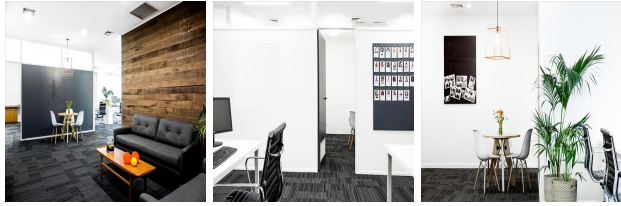

6 Riddell Pde, Elsternwick, Melbourne, Victoria

View this office online at:

<https://www.newofficeasia.com/details/serviced-offices-6-riddell-pde-elsternwick-melbourne-victoria>

This serviced office centre at 6 Riddell Pde is a fine example of what 21st century office space should look like. Offering a comprehensive array of amenities, a top-notch business location not to mention a committed management team, your enterprise deserves a new home of this standard. Occupants of this hub can make full use of the 24/7 opening hours, which ensures use of office spaces is provided in a secure and reliable fashion at all times. Residents at this centre benefit from 5 thoughtfully designed meeting rooms, perfect for staff consultations, seminars and collaborative sessions, in addition to cosy lounge areas where you can disengage with a coffee and colleagues. Offices at this executive centre are offered at highly attractive rates, with adaptable service packages to fulfil the needs of firms both large and small.

Transport links

- Nearest railway station: Elsternwick
- Nearest airport:

Key features

- 24 hour access
- Air conditioning
- Beverages
- Board room
- Car parking spaces
- Close to railway station
- Comfortable lounge
- Furnished work spaces
- Hot desking
- IT support available
- Kitchen facilities
- Meeting rooms
- Office cleaning service
- Photocopying available
- Shower cubicles
- Telecoms
- WC (separate male & female)