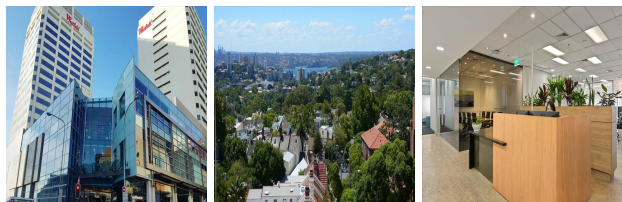

520 Oxford Street, Bondi Junction, Sydney, New South Wales

View this office online at:

<https://www.newofficeasia.com/details/serviced-offices-520-oxford-street-bondi-junction-sydney-new-south-wales>

Admire the spectacular views across Sydney's harbor and the South Pacific ocean from your desk which can conveniently be accessed any time of day or night - perfect for those operating to various time zones. Service users also benefit from the use of stylishly furnished meeting rooms, which are supplied as the need arises and can comfortably seat up to 8 people. There are also superb breakout areas plus a kitchen and stylish work-bar, all enhanced by the complimentary tea and coffee. Firms at this building enjoy the provision of admin support from a well-qualified team, who are focused on ensuring the offices function efficiently at all times. To round it all off, further amenities rendered by this centre include videoconferencing technology, catering services, IT support and car parking spaces, making this an advantageous prospect for firms from various sectors.

Location

Pinpointed at 520 Oxford Street, this office hub enjoys a highly coveted address in the thriving commercial hub that is Bondi Junction. These suites reside above the exclusive Westfield Bondi Junction shopping centre, rendering a vibrant assortment of shops, cafes and restaurants while also offering easy access to Fitness First sports centre which is a mere 14m from the door. Sydney Airport can be found approximately 13 kilometres door to door via the M1 which translates to about 17 minutes in the car at off-peak times. Mixing great value, nearby shopping outlets and numerous local amenities, you'd struggle to come up with a more desirable proposition for business in the Sydney area.