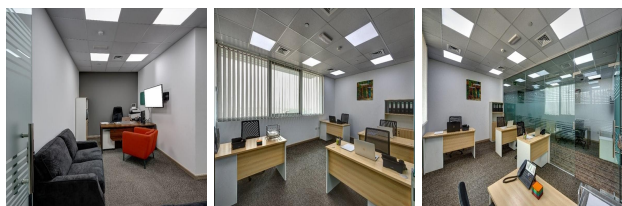

502, Rasis Business Centre, Al Barsha 1, Dubai, UAE

View this office online at:

<https://www.newofficeasia.com/details/serviced-offices-502-rasis-business-centre-al-barsha-1-dubai-uae>

With its comprehensive provision of business-centric services and facilities, this building provides the perfect point from which to kick off a search for work space in Dubai. Offices are bright, spacious and fully furnished, allowing you to move in immediately and get straight to business. The highly trained support staff make certain that the building is supremely efficient for all for whom it is home. They strive to encourage a peaceful atmosphere that ensures a balance of productivity and well-being. This office hub supplies state-of-the-art teleconference facilities, enabling a method of connecting with colleagues that becomes invaluable for when an on-site discussion cannot be achieved. Office space here is offered on an inclusive basis, with flexible packages to fulfil the requirements of all business sectors.

Transport links

- Nearest tube: Sharaf DG
- Nearest road: Sharaf DG
- Nearest airport: Sharaf DG

Key features

- 24 hour access
- 24-hour security
- Administrative support
- Air conditioned
- Air conditioning
- AV equipment
- Beverages
- Board room
- Car parking spaces
- Carpets
- Cat 6 networking or higher
- CCTV monitoring
- Close to railway station
- Company signage
- Conference rooms
- Fitness facilities

- Furnished workspaces
- High-speed internet
- Hot desking
- IT support available
- Lift
- Meeting rooms
- Modern interiors
- Multilingual staff
- Office cleaning service
- On-site management support
- Photocopying available
- Reception staff
- Restaurant in the building
- Security system
- Telephone answering service
- Unbranded offices
- Video conference facilities
- Virtual office available
- Virtual office available
- WC (separate male & female)
- Wifi
- Wireless networking