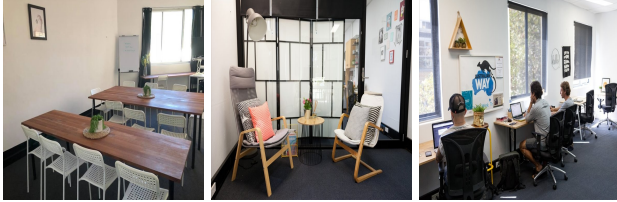

4/54 Bronte Road, Bondi Junction, Sydney, New South Wales

View this office online at:

<https://www.newofficeasia.com/details/serviced-offices-4-54-bronte-road-bondi-junction-sydney-new-south-wales>

This fantastic office centre provides a great example of what 21st century office space should look like. With plenty of world-class corporate amenities, a great position in Sydney as well as a committed management team, your company couldn't ask for more. Parking your car in and around Sydney can be expensive, so it is of significant benefit that parking spaces can be provided for occupants of these office suites if they require it. Companies at this executive centre can make use of well provisioned meeting areas, plus a highly equipped boardroom that can seat up to 10 people and can be hired on an hourly basis. There is also space for workshops, group training and presentation for up to 40 people. Also included is round the clock access, a regular housekeeping service and kitchen facilities, creating an exceptionally adept centre for all types of business.

- Kitchen facilities
- Meeting rooms
- Near to a subway/underground station
- Office cleaning service
- Open plan workstations
- Photocopying available
- Town centre location
- Training rooms available
- WC (unisex)
- Wifi
- Wireless networking