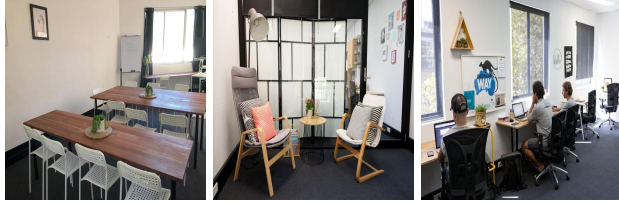

4/54 Bronte Road, Bondi Junction, Sydney, New South Wales

View this office online at:

<https://www.newofficeasia.com/details/serviced-offices-4-54-bronte-road-bondi-junction-sydney-new-south-wales>

This fantastic office centre provides a great example of what 21st century office space should look like. With plenty of world-class corporate amenities, a great position in Sydney as well as a committed management team, your company couldn't ask for more. Parking your car in and around Sydney can be expensive, so it is of significant benefit that parking spaces can be provided for occupants of these office suites if they require it. Companies at this executive centre can make use of well provisioned meeting areas, plus a highly equipped boardroom that can seat up to 10 people and can be hired on an hourly basis. There is also space for workshops, group training and presentation for up to 40 people. Also included is round the clock access, a regular housekeeping service and kitchen facilities, creating an exceptionally adept centre for all types of business.

Transport links

- Nearest tube: Bondi Junction
- Nearest airport: Bondi Junction

Key features

- 24 hour access
- Air conditioned
- Air conditioning
- Board room
- Car parking spaces
- Carpets
- Catering services available
- Central heating
- Close to railway station
- Company signage
- Conference rooms
- Flexible contracts
- Flexible contracts
- Furnished workspaces
- High-speed internet (dedicated)
- Hot desking

- Kitchen facilities
- Meeting rooms
- Near to a subway/underground station
- Office cleaning service
- Open plan workstations
- Photocopying available
- Town centre location
- Training rooms available
- WC (unisex)
- Wifi
- Wireless networking