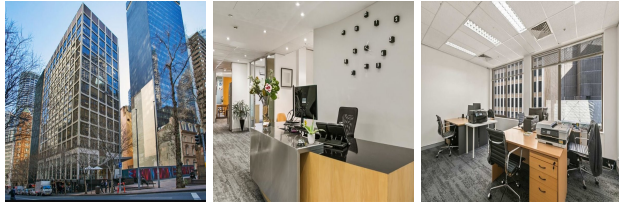

37 Bligh Street, Sydney, New South Wales

View this office online at:

<https://www.newofficeasia.com/details/serviced-offices-37-bligh-street-sydney-new-south-wales1>

With its comprehensive provision of business-centric services and facilities, this centre at 37 Bligh Street offers 20 suites and makes for the perfect location to start a Sydney office quest. Choose from co-working open-plan spaces, meeting rooms, business lounge plus private serviced offices which can seat up to 10 members. The on-site management support team guarantees that the centre is highly productive for all that work here. They do everything possible to generate a working atmosphere that is conducive to growth and that allows firms to focus on matters of business. Occupants of this centre benefit from the use of similar hubs around the world that have a mutual access arrangement, making this an exceptional option for business travellers who'd benefit from a space to setup their laptop when abroad. So don't delay - book a visit to these offices and experience first-hand the high standard of provision and amenities that are provided to tenants.

Location

Sited at 37 Bligh Street, this hub is to be found in an easily accessed part of Sydney, surrounded by some very popular local amenities, convenient transport links and beautiful parks. These premises are walking distance from plenty of food outlets, one example being Spice Temple, little more than a few steps from the door and very popular with all that visit. For those travelling throughout the region, both Wynyard station and Martin Place station are positioned close by, in addition to a number of ferry services based at Circular Quay. Sydney Airport is the best option for air travel to this part of the city and can be reached in less than 20 minutes. This winning mix of amenities and position means that 37 Bligh Street would make a 'hard-to-beat' option for firms of all shapes and sizes.