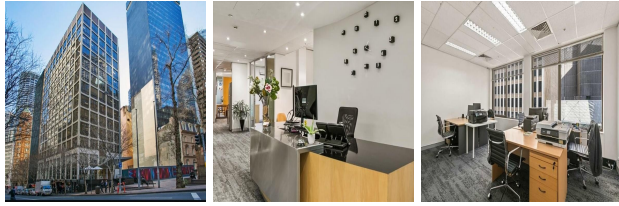

# 37 Bligh Street, Sydney, New South Wales

View this office online at:

<https://www.newofficeasia.com/details/serviced-offices-37-bligh-street-sydney-new-south-wales1>

With its comprehensive provision of business-centric services and facilities, this centre at 37 Bligh Street offers 20 suites and makes for the perfect location to start a Sydney office quest. Choose from co-working open-plan spaces, meeting rooms, business lounge plus private serviced offices which can seat up to 10 members. The on-site management support team guarantees that the centre is highly productive for all that work here. They do everything possible to generate a working atmosphere that is conducive to growth and that allows firms to focus on matters of business. Occupants of this centre benefit from the use of similar hubs around the world that have a mutual access arrangement, making this an exceptional option for business travellers who'd benefit from a space to setup their laptop when abroad. So don't delay - book a visit to these offices and experience first-hand the high standard of provision and amenities that are provided to tenants.

## Key features

- 24 hour access
- 24-hour security
- Access to multiple centres nation-wide
- Access to multiple centres world-wide
- Administrative support
- Air conditioning
- AV equipment
- Beverages
- Board room
- Car parking spaces
- Carpets
- Catering services available
- Close to railway station
- Comfortable lounge
- Company signage
- Conference rooms