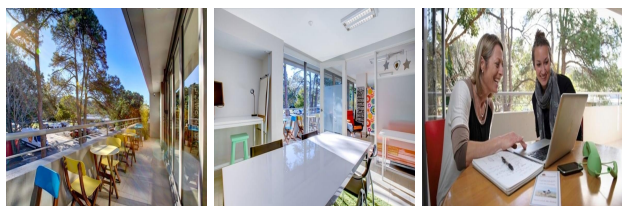

339/341 Barrenjoey Road, Sydney, New South Wales

View this office online at:

<https://www.newofficeasia.com/details/serviced-offices-339-341-barrenjoey-road-sydney-new-south-wales>

This versatile provider renders a serviced office package that is truly fit for the 21st century. Suites are spacious, stylish and brimming with natural light, promising a collaborative working environment that allows you to connect with like-minded professionals in a creative atmosphere. The friendly team of management support staff help to ensure that the facility is as friction-free as possible for all that choose to be based here. They strive to provide a peaceful ambiance that is conducive to growth and that helps all that are based here to reach their full potential. With devoted staff on the premises 7 days a week, you and your staff are in receipt of experienced and dedicated support from the management team who strive to maintain productivity. With so many corporate amenities and business equipment available to tenants, it would be difficult to locate a more rounded office provider in Sydney or the surrounding areas.