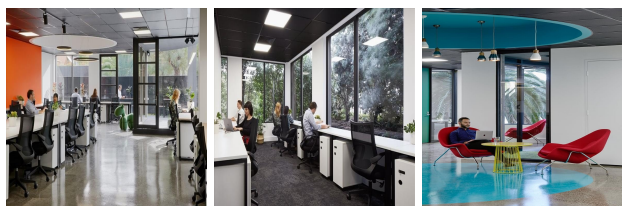

245 St Kilda Road, St Kilda, Melbourne, Victoria

View this office online at:

<https://www.newofficeasia.com/details/serviced-offices-245-st-kilda-road-melbourne-victoria>

Brimming with sophistication and light, this stylish business centre at St Kilda Road delivers highly specified work space that allows you to connect and collaborate with other professionals in order to enhance productivity. Offices here benefit from all hours access, consequently, tenants here can utilise the working environment regardless of weekends and holidays. Firms based at this serviced office centre enjoy the use of the highly acclaimed cafe which serves up light lunches and snacks whilst also making for a place for socialising and relaxation. Other features and amenities provided here encompass use of a comfortable lounge, bike racks, mail handling and secure round the clock access.

Transport links

- Nearest airport:

Key features

- 24 hour access
- 24-hour security
- Air conditioning
- Beverages
- Bike racks
- Car parking spaces
- Close to railway station
- Comfortable lounge
- Furnished workspaces
- High-speed internet (dedicated)
- Hot desking
- IT support available
- Kitchen facilities
- Meeting rooms
- Postal facilities/mail handling
- Restaurant in the building
- Shower cubicles
- Telecoms
- WC (separate male & female)