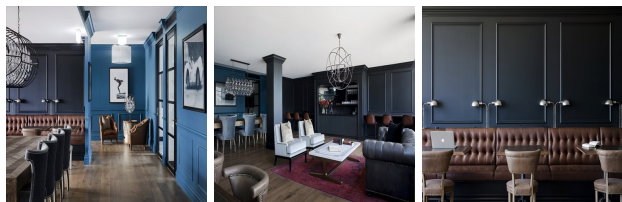

14, 16 Suakin Street, Pymble, NSW, Sydney, New South Wales

View this office online at:

<https://www.newofficeasia.com/details/serviced-offices-14-16-suakin-street-pymble-nsw-sydney-new-south-wales>

This highly desirable executive office centre is the definition of what a serviced office package should be. With a fine array of facilities, a desirable Sydney location and a dedicated management team, your organisation couldn't be better placed to succeed. Enjoy 24/7 secure access to 11 premium office suites which come fully furnished and range from 23sqm to 93sqm, boasting bespoke contract agreements that are specifically tailored to your individual requirements. This executive centre also provides residents with ultra modern meeting areas and cosy phone booths for times when more privacy is required. Other features and facilities encompass access to a relaxing lounge area, fitness facilities, IT support and vehicle parking, making this a highly specified centre that is ready for business.