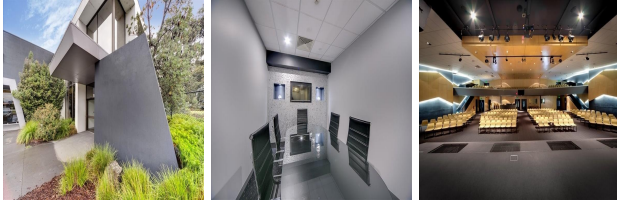

# 1330 Ferntree Gully Road, Scoresby, Melbourne, Victoria

View this office online at:

<https://www.newofficeasia.com/details/serviced-offices-1330-ferntree-gully-road-scoresby-melbourne-victoria>

Residents of 1330 Ferntree Gully Road are provided with a choice of either traditional or open plan work spaces, all with a whole host of amenities and business services - a hard to beat solution for SMEs in need of a new home. These office suites enjoy 24/7 access, which means that occupants can fully utilise their work spaces every day of the week. This serviced office centre provides ultra modern conference and meeting rooms, not to mention the use of boardrooms and an 800 seat auditorium - perfect for hosting impressive presentations for audiences of all sizes. Additional services and amenities provided at this office LEED certified hub include computer support, office cleaning services and an in-house restaurant.

## Key features

- 24 hour access
- 24-hour security
- Access to multiple centres nation-wide
- Administrative support
- Air conditioned
- Air conditioning
- AV equipment
- Beverages
- Bike racks
- Board room
- Business park setting
- Car parking spaces
- Carpets
- Cash machine / ATM
- Cat 6 networking or higher
- Cat II lighting
- Catering services available
- CCTV monitoring