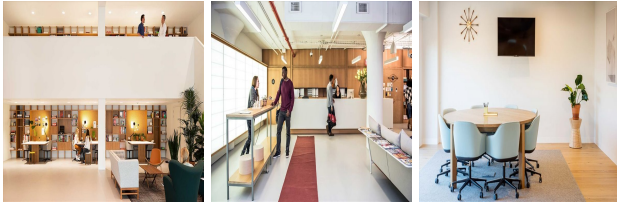

133 Wai Yip St, Kwun Tong, Hong Kong

View this office online at:

<https://www.newofficeasia.com/details/serviced-offices-133-wai-yip-st-kwun-tong-hong-kong>

This highly sought after provider renders a serviced office package that is truly fit for the 21st century. The premises are equipped with all the facilities and provisions a firm might need for an accelerated start in Hong Kong. Boasting a stunning rooftop terrace, you can host memorable discussions while drinking in the views across Victoria Harbour. This serviced office centre is also provisioned with IT assistance by way of a highly proficient team of technical experts on hand to solve a wide array of issues. Leases are tailored around your specific requirements and are all inclusive to minimise hassle and allow you to remain in control of your expenditure. With this fine array of amenities and services on offer, these office suites are in a position to provide the ingredients for all types of company to grow and develop in Hong Kong.