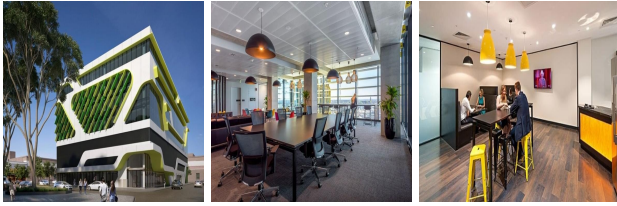

12 Clarke Street, Sunshine, Melbourne, Victoria

View this office online at:

<https://www.newofficeasia.com/details/serviced-offices-12-clarke-street-sunshine-melbourne-victoria>

If you are in the market for a high quality and hassle-free serviced office package in Melbourne, then this building at Clarke Street is worth paying attention to. The centre's reception desk team can be counted on to make sure visitors and delivery people are greeted with a smile and provided with the information they need, be that a pointer in the right direction or the receipt of a parcel. This centre is also provisioned with an on-site internet cafe, where residents are encouraged to browse the web and unwind in a laid back area of the centre, whilst treating themselves to a sweet treat. Other options include a food hall, management assistance, LEED certification and use of VOIP, coming together to form an exceptionally adept centre for all types of business.