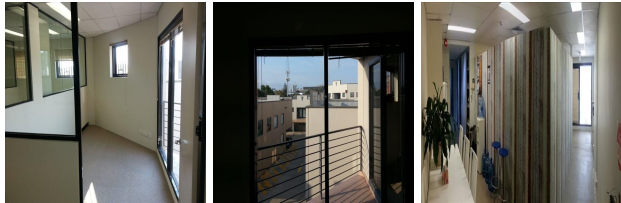

Oriordan St, Alexandria, Sydney

View this office online at:

<https://www.newofficeasia.com/details/serviced-alexandria-sydney>

Co-working has never looked so good - these vibrant offices in Sydney's Inner West provide service users with a superb variety of collaborative spaces and high-tech equipment.

Designed from the ground up as a blended concept, the space offers a blended mix of work areas to suit all business needs and to help tenants reach their full potential. Private offices, dedicated desks, flexible desks - every need is catered for.

This office space promotes users interactivity and collaboration, enabling sharing economies and collaborative social networking.

The facility also offers meeting rooms, upon request, with the necessary technology and furnishings for hosting group sessions/presentations for service users.

Transport links

- Nearest airport:

Key features

- 24 hour access
- Business park setting
- Comfortable lounge
- Convenient for transport hubs
- Custom signage
- Fixed rates
- Flexible contracts
- Furnished work spaces
- High-speed internet (shared)
- Inclusive of services
- Individual workspaces
- IT and Telecoms infrastructure
- Meeting rooms
- Office cleaning service
- Ready to go
- WC
- Wi-fi access