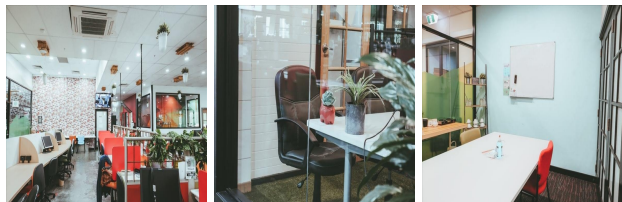

# 95B Station Street, Level 1, Penrith, Sydney

View this office online at:

<https://www.newofficeasia.com/details/serviced-95b-station-st-sydney>

Located just steps away from Penrith's train station, this centre offers a variety of options for coworking and serviced office memberships.

## Key features

- 24 hour access
- Affiliate centre access
- Air conditioned
- Bespoke fit out
- Car parking spaces
- Cat 6 networking or higher
- Catering services available
- CCTV monitoring
- Comfortable lounge
- Conference roomss
- Convenient for transport hubs
- Custom signage
- Disabled facilities (DDA/ASA compliant)
- Drink making facilities
- Fixed rates
- Flexible contracts
- Furnished work spaces
- High-speed internet (dedicated)