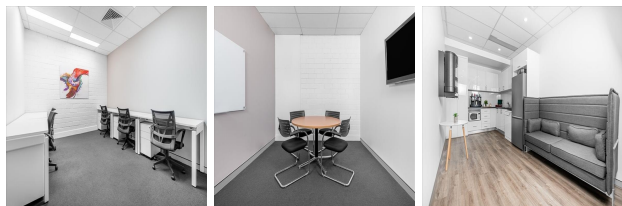

564 Princess Highway, Rockdale, Sydney, Australia

View this office online at:

<https://www.newofficeasia.com/details/offices-princess-highway-rockdale-sydney-au>

This modern and fully serviced office centre offers everything your business could need to get off to a running start in Sydney including high speed internet access, a VOIP telephony system, a networking infrastructure and an IT and admin support team to keep it all running smoothly. There are free refreshments available and the offices are cleaned regularly meaning you can focus your business and let us take care of the rest.

Transport links

- Nearest railway station: Rockdale Train Station
- Nearest road:
- Nearest airport:

Key features

- 24 hour access
- Access to multiple centres nation-wide
- Administrative support
- AV equipment
- Car parking spaces
- Cat 6 networking or higher
- CCTV monitoring
- Close to railway station
- Comfortable lounge
- Conference rooms
- Conference rooms
- Disabled facilities (DDA/ADA compliant)
- Fitness facilities
- Furnished workspaces
- High speed internet
- High-speed internet
- IT support available
- Kitchen facilities
- Meeting rooms