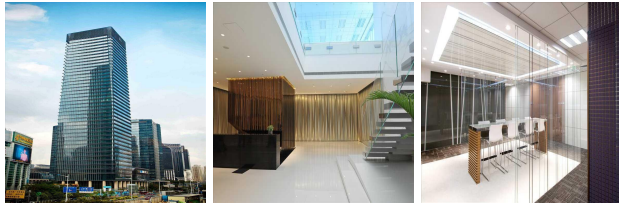

Kerry Plaza, No. 1 Zhong Xin Si Road, Futian District, Shenzhen

View this office online at:

<https://www.newofficeasia.com/details/offices-kerry-plaza-zhong-xin-si-road-futian-district-china>

This top class business centre is in a terrific Futian location, commanding a dominant view of the Shenzhen Civic Centre. The serviced office suites are fully furnished and equipped offering a spacious, modern working environment with leading edge office design. There are many executive facilities on offer including a manned reception, telephone answering service and administrative support supplied by our efficient, friendly, professional, multilingual support staff. Other facilities include conference rooms, a high-tech IT and communications system and disabled facilities (DDA/ASA compliant) plus a host more facilities all designed to help you run your business efficiently and successfully.

- 24 hour access
- 24-hour security
- Access to multiple centres nation-wide
- Access to multiple centres world-wide
- Administrative support
- Air conditioned
- Banking services
- Board room
- Business park setting
- Carpets
- Cash machine / ATM
- Cat 6 networking or higher
- Close to railway station
- Comfortable lounge
- Conference rooms