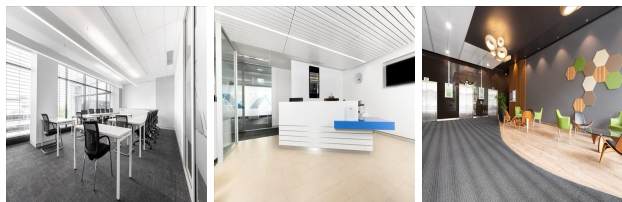

# 7 Eden Park Drive, Macquarie Park, North Ryde, Sydney, Australia

View this office online at:

<https://www.newofficeasia.com/details/offices-eden-park-drive-macquarie-park-north-ryde-sydney-au>

Macquarie Park in North Ryde has become one of Australia's major business hubs and plays host to a number of well known companies including Sun Microsystems, Microsoft and Hewlett Packard. The Eden Park Drive serviced office village must be one of the most desirable locations within this area for businesses to be based thanks to its campus style layout with shops, cafés, nurseries and landscaped gardens working together to create a pleasant and productive atmosphere. Amenities on offer at this centre include high-speed internet points, a conference room and IT support staff to back you up when needed.

## Key features

- Conference rooms
- Double glazing
- High speed internet
- IT support available
- Voicemail