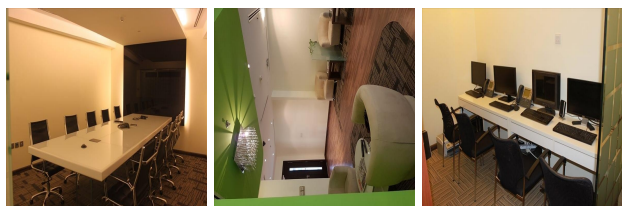

Dusseldorf Business Point, Al Barsha 1, Dubai, UAE

View this office online at:

<https://www.newofficeasia.com/details/offices-dusseldorf-business-point-al-barsha-dubai-uae>

Dusseldorf Business Point in Dubai is serviced office rental done right. There is a comprehensive list of services and facilities supplied by the centre including a modern and well equipped conference room, a state-of-the-art biometric access system, IT and communications infrastructure and full staff support should assistance ever be needed. A UAE trade license is available at this centre within one day of becoming a tenant and Visas can be obtained for up to 3 years making this centre very convenient for international businesses.

Transport links

- Nearest railway station: Mall of Emirates
- Nearest road:
- Nearest airport:

Key features

- 24 hour access
- Car parking spaces
- Close to railway station
- Conference rooms
- Conference rooms
- Furnished workspaces
- High speed internet
- Kitchen facilities
- Meeting rooms
- Modern interiors
- Near to subway / underground station
- Open plan workstations
- Reception staff
- Restaurant in the building
- Telephone answering service
- Town centre location
- Video conference facilities