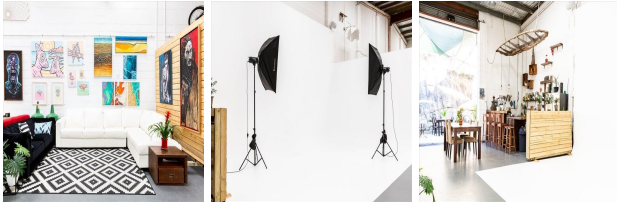

106 Old Pittwater Rd, Brookvale, Manly, Sydney

View this office online at:

<https://www.newofficeasia.com/details/coworking-10d-106-old-pittwater-rd-sydney>

Offering a private office service in a high-end executive environment, this facility is sure to set new standards. A seamless transition to this desirable Sydney area is possible thanks to the amenities and benefits this property provides.

Key features

- 24 hour access
- Bicycle storage
- Business park setting
- Car parking spaces
- Cat 6 networking or higher
- CCTV monitoring
- Comfortable lounge
- Conference roomss
- Disabled facilities (DDA/ASA compliant)
- Drink making facilities
- Environmentally sensitive (BREEAM/LEED certified)
- Every day reception
- Fitness facilities
- Fixed rates
- Flexible contracts
- Furnished work spaces
- High-speed internet (dedicated)

Location

We provide co-working space and desks, medium size studios, fast optical internet, meeting rooms outside and indoors, two lounges, a photography studio, green room, workshop ready, ample parking, and are two minutes walk from Westfield Shopping centre and many other services.

In addition, it can be booked for events, photography and filming projects as well as exhibitions.

Within four minutes' walking distance of the office provider you will find Djazzex Dance & Pilates - perfect for that post-work workout.